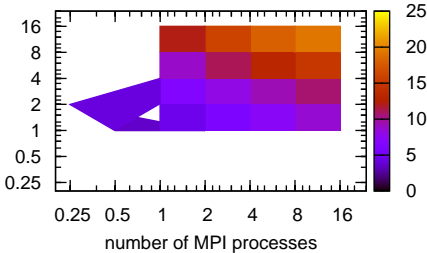

# Cactus Benchmark

number of OpenMP threads

time per PLS evaluation [μs]